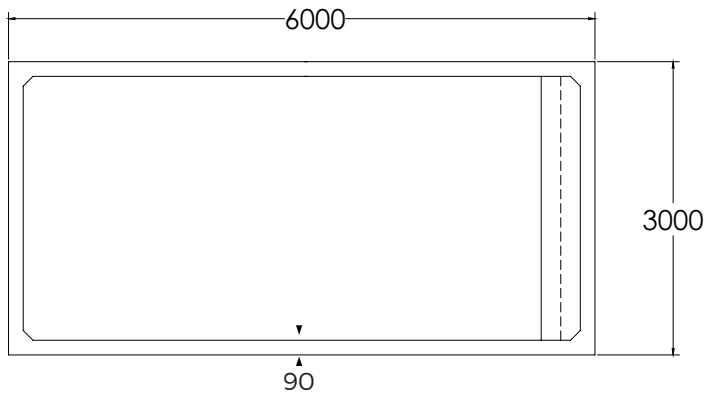

# QUEENSLAND PLUNGE POOLS

**DIPP63**

6m x 3m  
12.5 tonne dry weight  
1.6m deep

Take a dipp™ sooner with a Drop-In Plunge Pool

Chris Scott 0411 597 685  
queenslandplungepools.com.au  
pools@queenslandplungepools.com.au