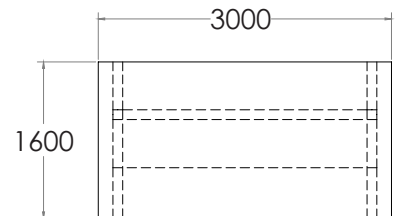

# QUEENSLAND PLUNGE POOLS

**DIPP63**

6m x 3m  
12.5 tonne dry weight  
1.6m deep

Take a dipp™ sooner with a Drop-In Plunge Pool

Chris Scott 0411 597 685  
queenslandplungepools.com.au  
pools@queenslandplungepools.com.au