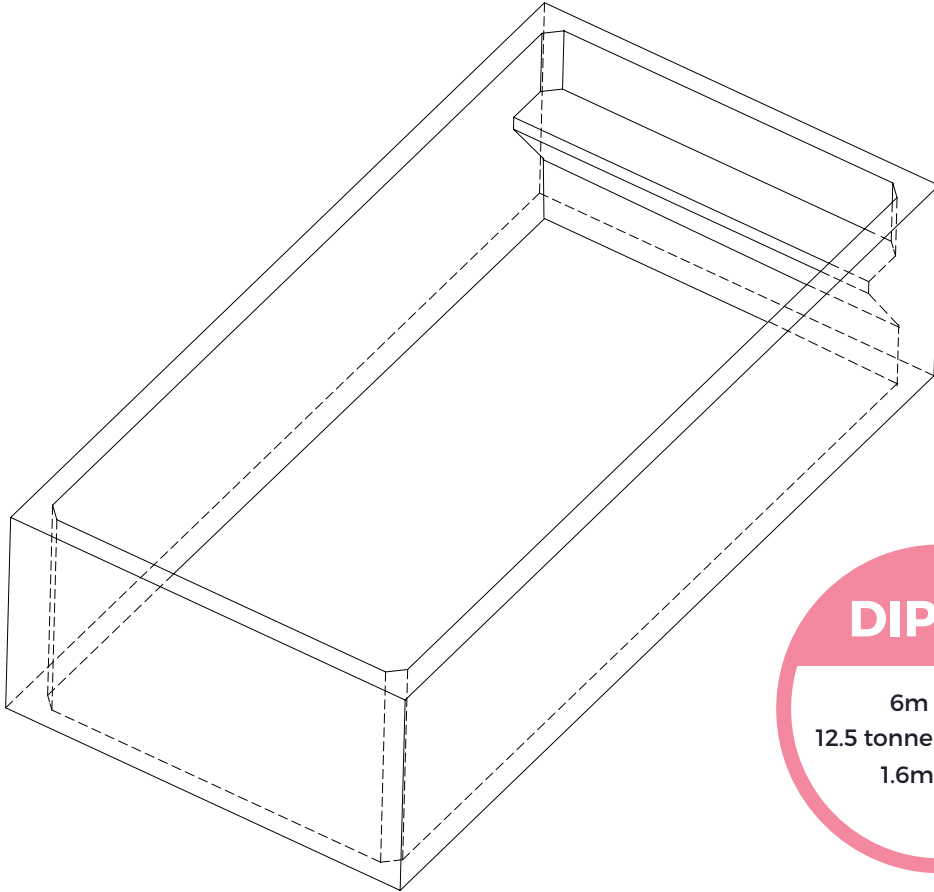

# QUEENSLAND PLUNGE POOLS

**DIPP63**

6m x 3m  
12.5 tonne dry weight  
1.6m deep

Take a dipp™ sooner with a Drop-In Plunge Pool

Chris Scott 0411 597 685  
queenslandplungepools.com.au  
pools@queenslandplungepools.com.au